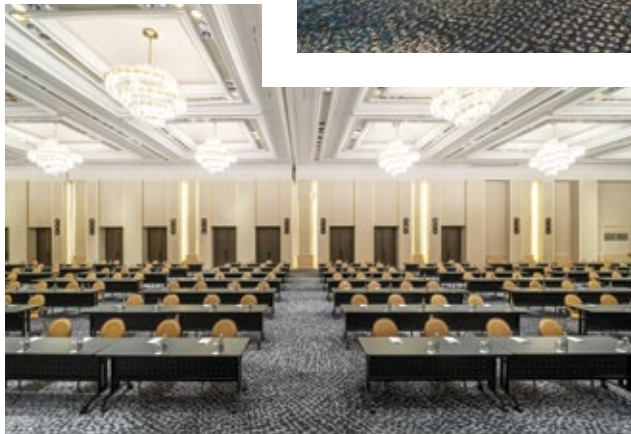

## Meetings & Events

- Regency Ballroom (1,098 m<sup>2</sup>)  
divisible en 3 salones
- Regency Rooms  
4 salones divisibles
- Drawing Rooms  
5 salones (40 m<sup>2</sup> c/u)
- Servicios AV y A&B